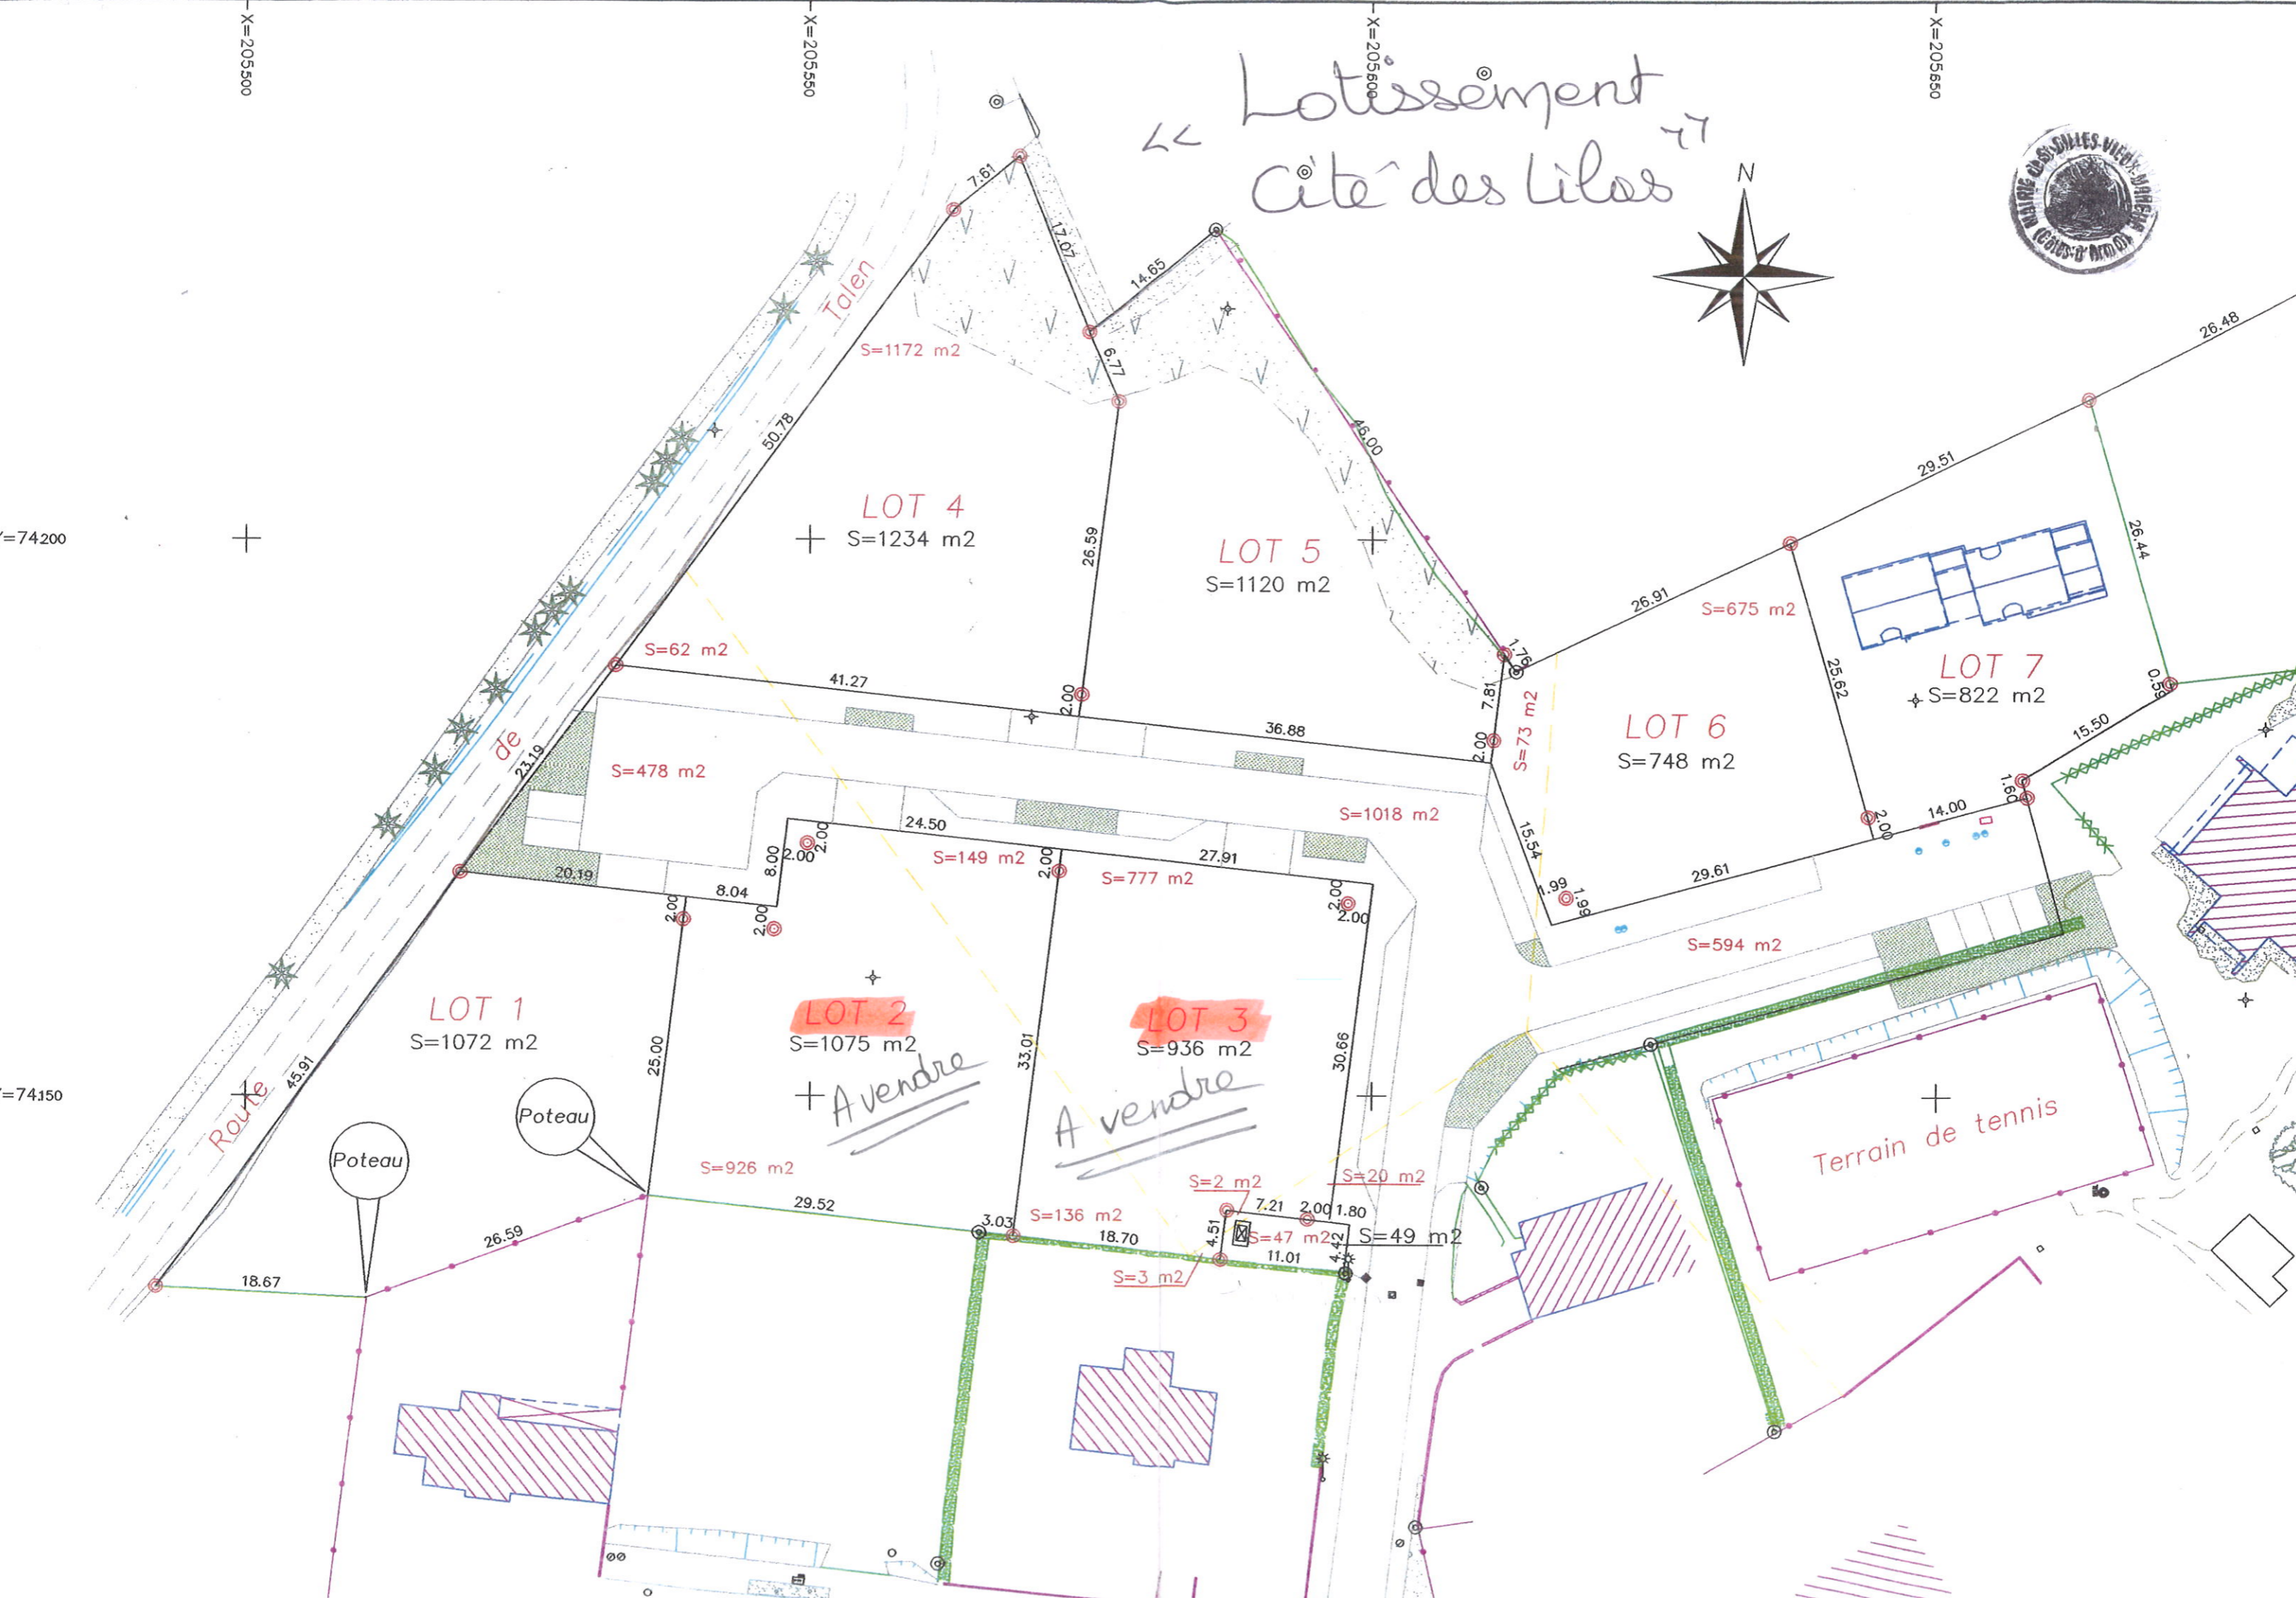

Lotissement Cité des Lilas

Y=74200

Y=74150

X=205500

X=205550

X=205600

X=205650

LOT 1
S=1072 m²

LOT 2
S=1075 m²

LOT 3
S=936 m²

LOT 4
S=1234 m²

LOT 5
S=1120 m²

LOT 6
S=748 m²

LOT 7
S=822 m²

Terrain de tennis

A vendre

A vendre

Poteau

Poteau

Route de Talen